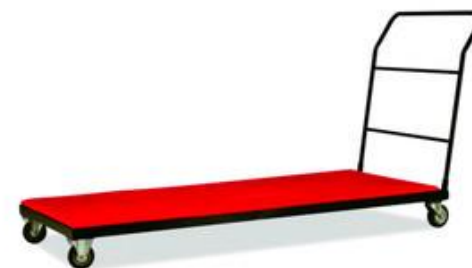

Model:LTC-03 Rectangular table trolley